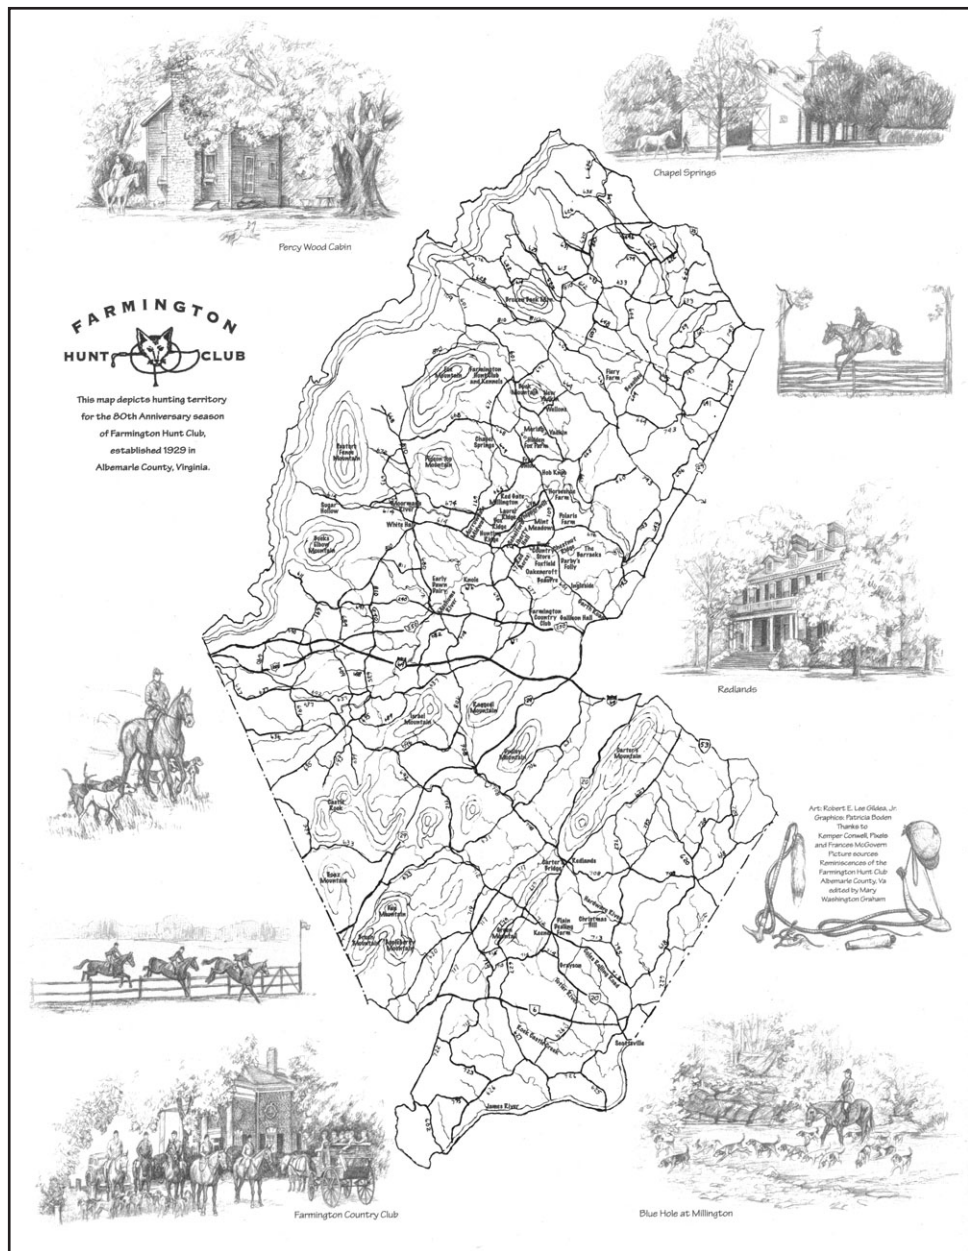

# Farmington Hunt Maps are now available!

*Map of fixture locations and illustrations of Percy Wood cabin, Chapel Springs barn, Redlands, Blue Hole at Millington and more.*

*Illustrations by noted Virginia artist Robert E. Lee Gildea, Jr.*

*24" X 30" color print on heavy cream stock, suitable for framing*

**Regular edition, Unsigned • \$125**  
**Limited edition, Signed by the artist • \$175**

**Mail order form to Pattie Boden, FHC Secretary**  
**1661 Brown's Gap Turnpike, Charlottesville VA 22901**  
**You will receive an email when your order is ready to pick up.**